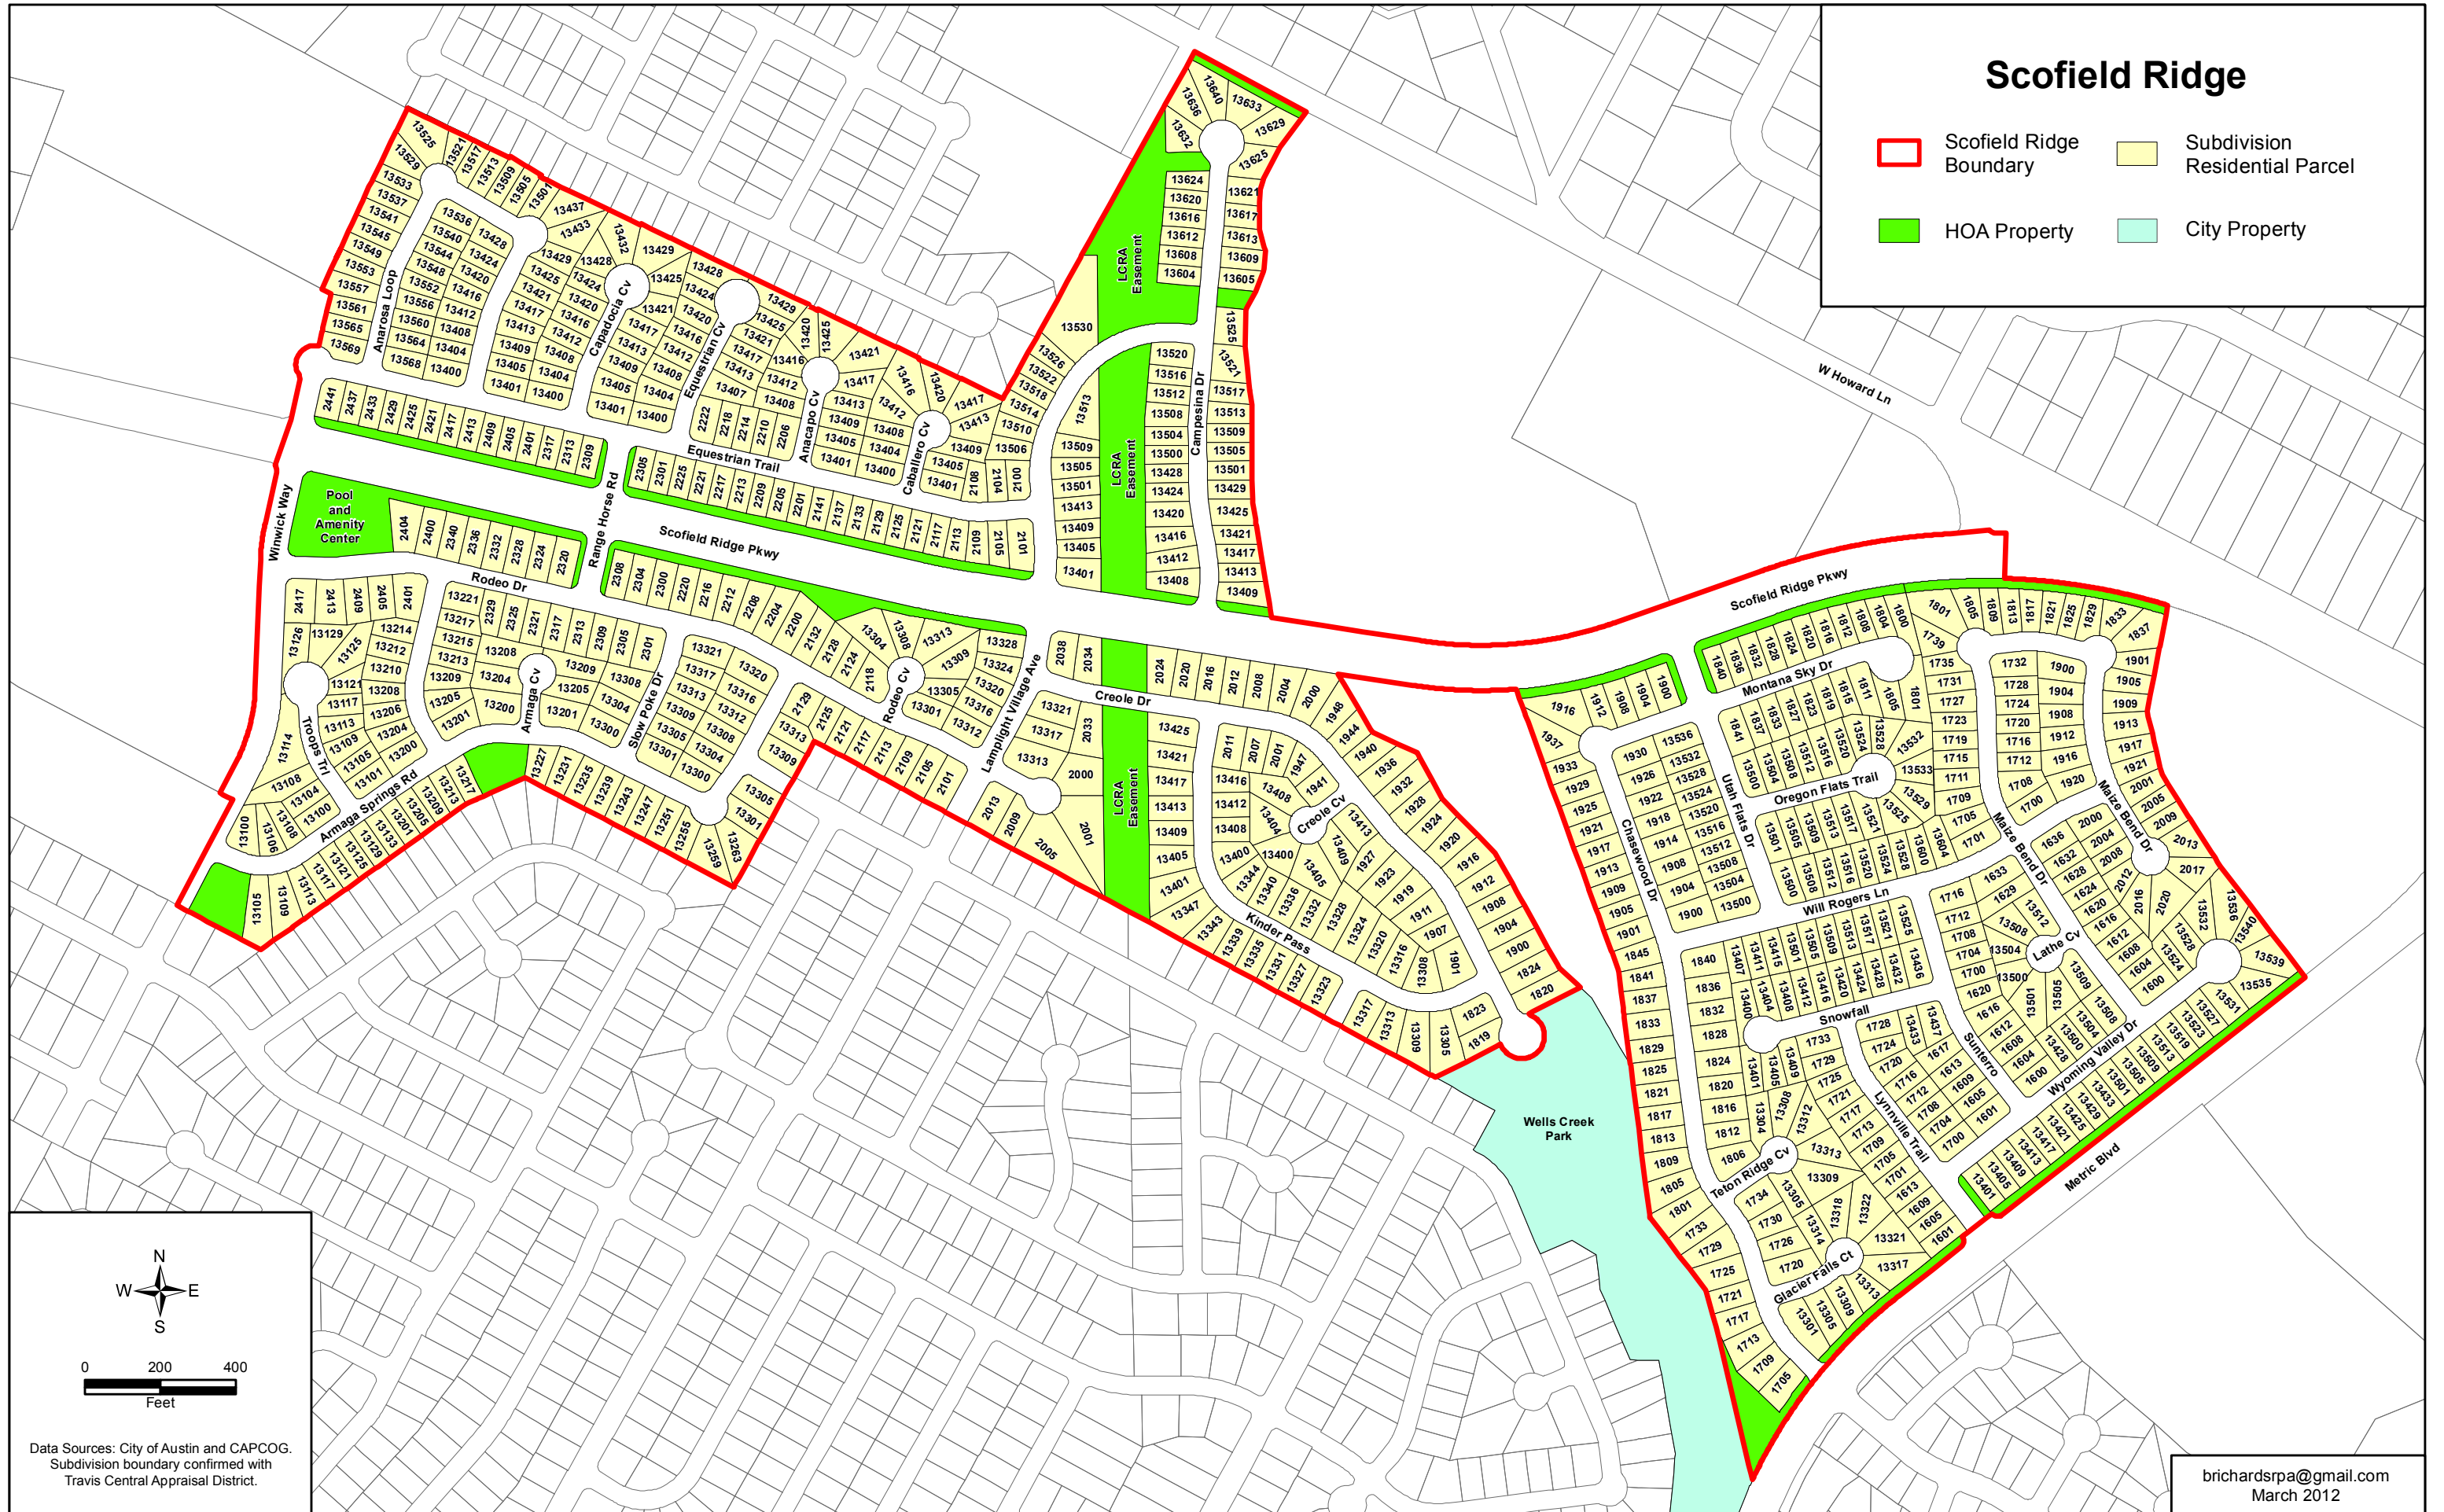

# Scofield Ridge

- Scofield Ridge Boundary
- Subdivision Residential Parcel
- HOA Property
- City Property

Data Sources: City of Austin and CAPCOG.  
 Subdivision boundary confirmed with  
 Travis Central Appraisal District.